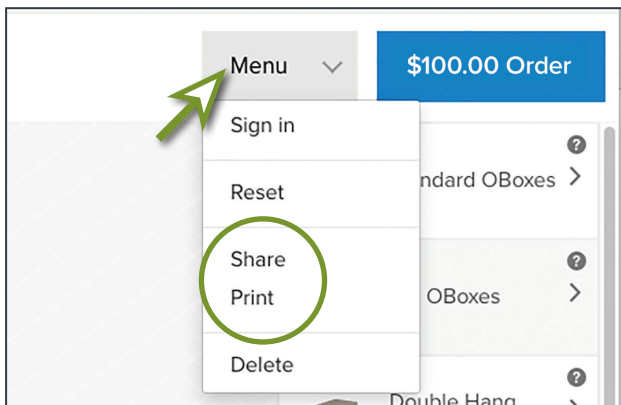

### Select Tool

Use the Select Tool located in the top navigation to move, remove, or copy an item.

Selected items display in blue, as shown below.

*Note: When a selected Item displays in red it's overlapping another item or does not fit correctly in the design. Items remain red until deleted or moved — this ensures your design works!*

## TOOLS TO CUSTOMIZE YOUR DESIGN

### freedomRail Product Items

freedomRail products are along the right panel. Simply choose the category, select the item, then drag-and-drop it into your design.

### Menu Functions

Under "Sign In", you can create an account. Save designs here with memorable names so you recognize them on future visits.

Log in to your account to access your saved designs. Share them with others via email or print them out.