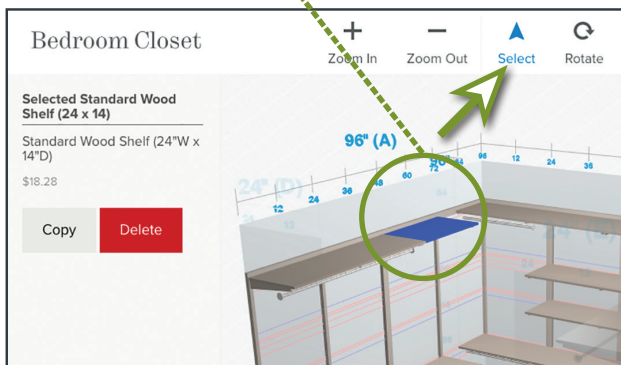

### Select Tool

Use the Select Tool located in the top navigation to move, remove, or copy an item.

Selected items display in blue, as shown below.

*Note: When a selected Item displays in red it's overlapping another item or does not fit correctly in the design. Items remain red until deleted or moved — this ensures your design works!*