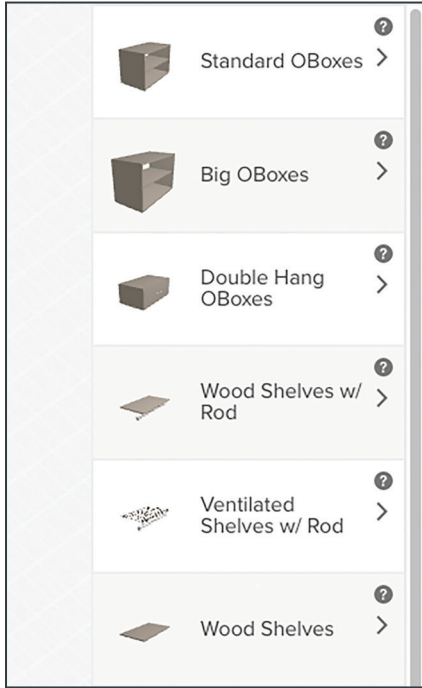

TOOLS TO CUSTOMIZE YOUR DESIGN

freedomRail Product Items

freedomRail products are along the right panel. Simply choose the category, select the item, then drag-and-drop it into your design.

Menu Functions

Under "Sign In", you can create an account. Save designs here with memorable names so you recognize them on future visits.