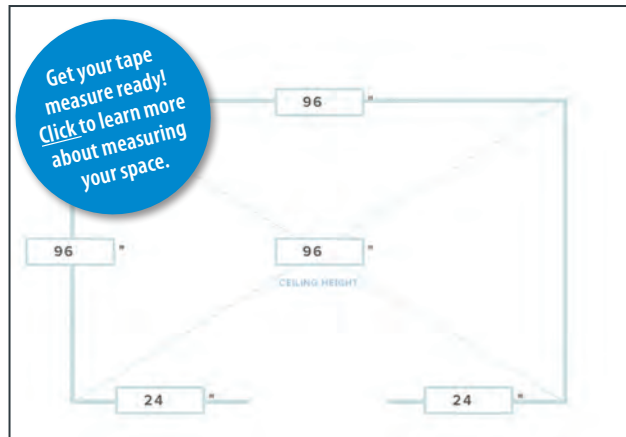

# Create a Closet.

1. Choose the space you want to organize.

2. Choose your Closet Layout.

3. Enter your Closet Dimensions in inches.

4. Basic to Ultimate — choose a Closet Design level.

5. Choose from 8 on-trend Closet Finishes.

Note: "Cut Dimensions" indicates that product may have to be manually cut when it arrives to you. The measurement to cut to is listed so you know where to measure and cut.