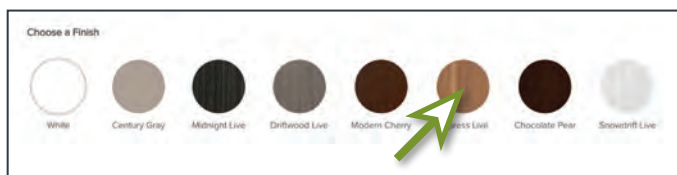

# Create a Closet.

1. Choose the space you want to organize.

2. Choose your Closet Layout.

3. Enter your Closet Dimensions in inches.

4. Basic to Ultimate — choose a Closet Design level.

5. Choose from 8 on-trend Closet Finishes.