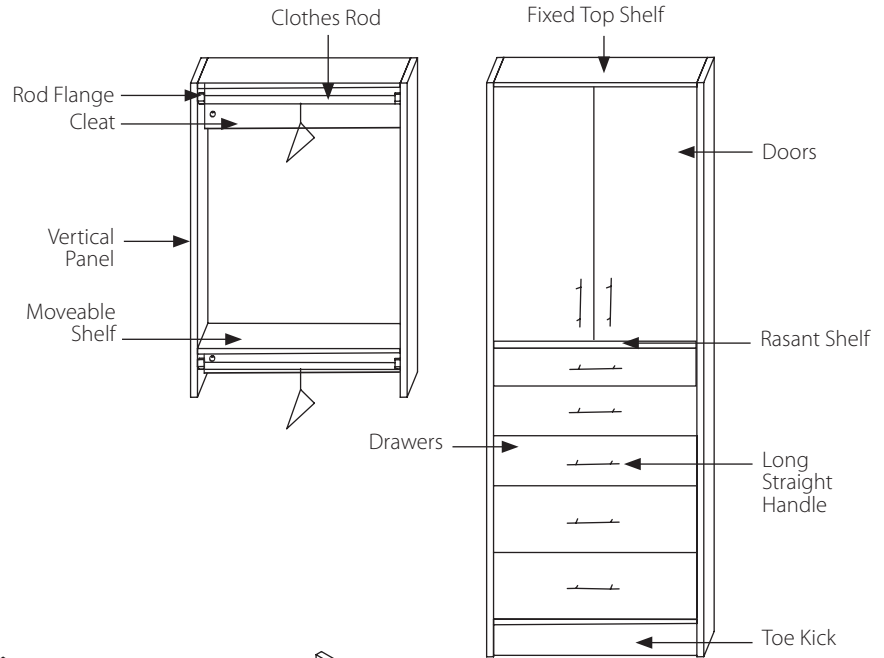

CLASSICA COMPONENTS

"A" Cabinet
41 1/8" H x 25 1/2" W x 31 3/4" D.
*Colors available.

"B" Cabinet
41 1/8" H x 31 1/2" W x 14" D.
*Colors available.

Hutch Panels (Left, Right, Center)
19" Bottom, 14" Top Depth, 96" Tall
*Colors available.

Deep Fixed Shelves
14" Deep 18", 24", 30", 36" Wide
19", 24" Deep 24", 30" Wide
*Colors available.

Deep Moveable Shelves
14" Deep 18", 24", 30", 36", 96" Wide
19", 24" Deep 24", 30", 96" Wide
*Colors available.

24" Vertical Center Panels
24" Deep, 3/4" Thickness
96" Tall
*Colors available.

24" Vertical End Panels
24" Deep, 3/4" Thickness
96" Tall
*Colors available.

Drawer Box (Assembled)
14" Deep 24", 30" Wide 5", 7 1/2", 10" sizes
19" Deep 24", 30" Wide 7 1/2", 10" sizes
Available in white only.