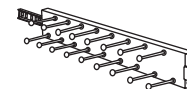

Plain Hamper Door
24" x 30"
*Colors available.

5" Cleat/Toe Kick
18",24",30",36",96" Wide *Colors available.

Crown Molding
1 1/2" W x 4 1/2" H x 96" L
*Colors available.

New Metal Shoe Fence
24", 30" Wide
Available in Chrome, Nickel.

Wood Shoe Fence
18",24",30",36" Wide
*Colors available

1/2" Drawer Cleat
18",24",30 Wide White only.

ACCESSORIES

Cubby Insert

Chrome Baskets
6" for 18" Units
6",13" for 24" units

Hamper Basket
19" x 22" x 13" for 24" units.

Jewelry Drawer Insert

Next Day Rod

Tie Rack

Belt Rack

H Channel

Knob

Pull

Long Straight Handle